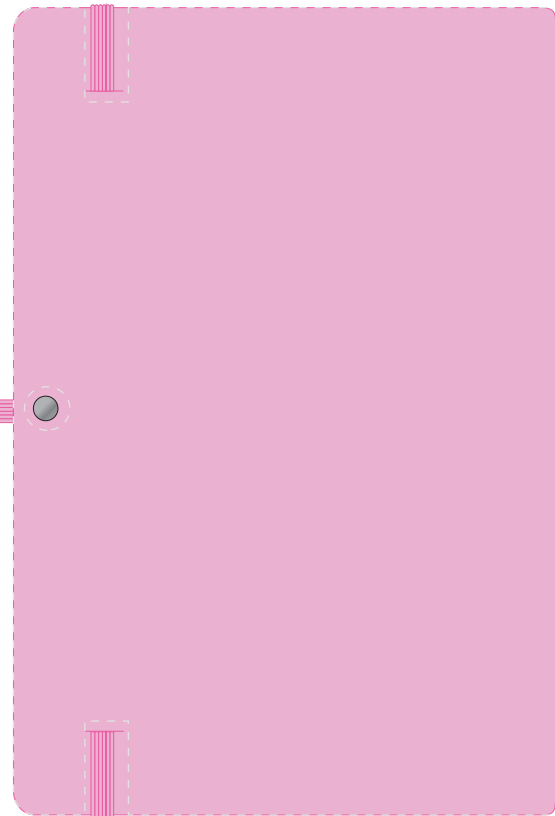

We stock this item in the following colours

**PANTONE REFERENCE(S)**

 Full Colour (Edge to Edge)

Product Image for visualisation
- colours may vary

ARTWORK SCALE 50%

ARTWORK SCALE 50%

The dashed line is to demonstrate print area and will not appear on your printed item

To proceed, please approve visual via the online system.

ARTWORK SCALE 100%
Max print area: Edge to Edge

ARTWORK SCALE 100%
Max print area: Edge to Edge